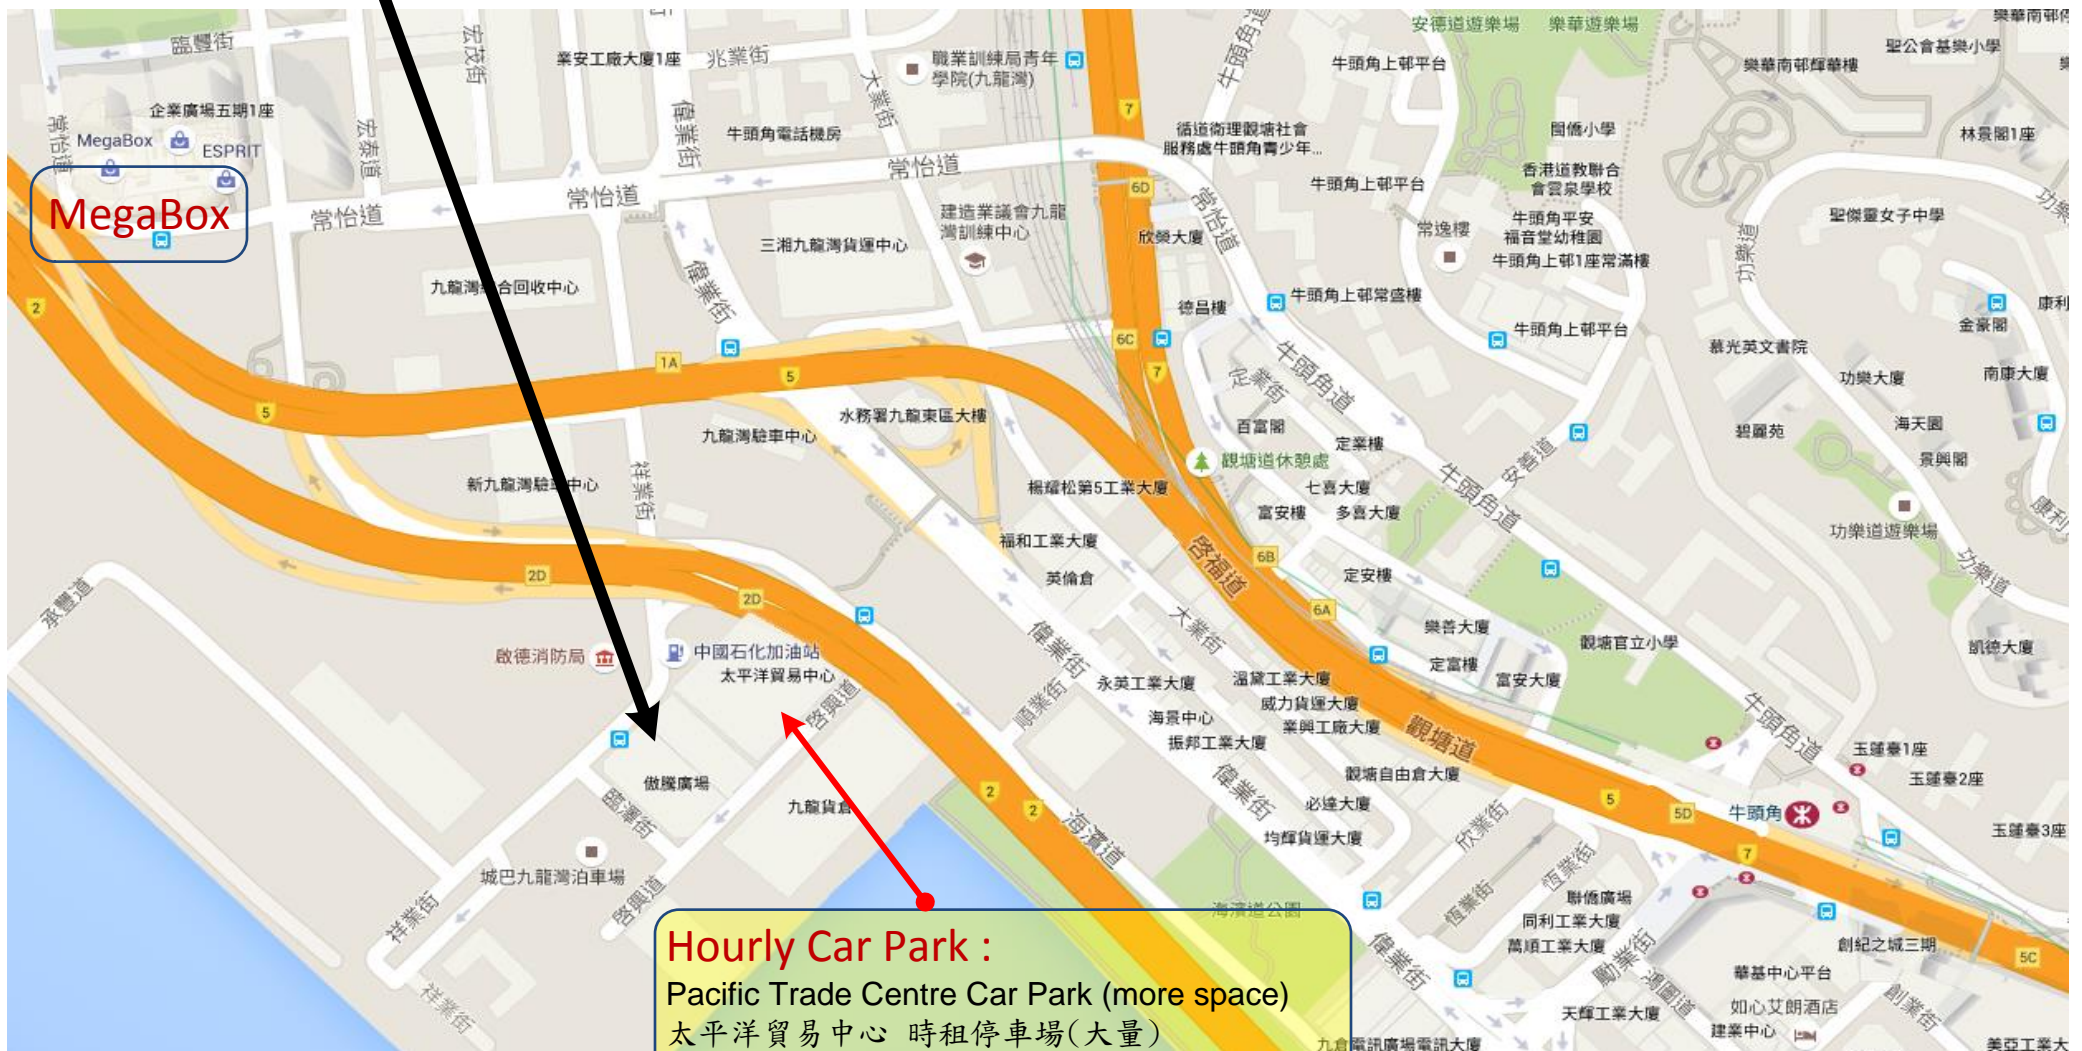

LSC PTA Annual Dinner 2016

Date:

18th March 2016 (Friday)

Venue:

Club ONE – Harbour Front, G/F, Octa Tower, 8 Lam Chak Street, Kowloon Bay
九龍灣臨澤街8號傲騰廣場地下郵輪堤岸

Hourly Car Park :

Pacific Trade Centre Car Park (more space)
太平洋貿易中心 時租停車場(大量)
由海濱道轉入啟興道停車場入口

LSC PTA Annual Dinner 2016

Date:

18th March 2016 (Friday)

Shuttle Service Pick Up Point:

Hay Cheuk Lau, 3 minutes from Ngau Tau Kok MTR Exit B2
牛頭角港鐵站B2出口，步行三分鐘至喜鵲樓上車

Shuttle Bus Arrangement (free)

1. 6:00pm to 7:30pm

> OCTA Tower (傲騰廣場) shuttle, every 15 min

> PTA shuttle, every 10 min

2. After Dinner

> 56 seats coaches from Octa tower to Kowloon Bay MTR station

Mini Bus

> No. 68 and 86 from Telford Square.
> 德福廣場乘坐68及86號專線小巴前往宴會場館